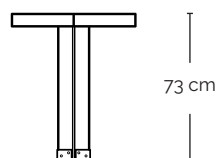

## KVATRO TABLE

Table made from upcycled bulwark from old Danish harbours. The wood is certified FSC® recycled 100%, and contains only natural oils.

-  **LONG LIFETIME**
-  **MINIMAL MAINTENANCE**
-  **FREE OF CHEMICALS**  
*the wood is tested by COWI*
-  **WEATHERPROOF**
-  **UPCYCLING**  
*The wood is certified FSC Recycled 100%*
-  **TAILORMADE SOLUTIONS**

**MATERIALS:** Recycled azobé wood | Steel  
**SURFACE WOOD:** Sanded or rustic  
**SURFACE METAL:** Galvanised | Untreated | Powder coated\*  
**PLANKS:** 25 or 30 cm wide. Approx. 6 cm thick

### WEIGHT

60 x 60 cm // 50 kg

75 x 75 // 63 kg

\* Powder coating in RAL-colours upon request.

Mjemarket for ansvarligt skovbrug